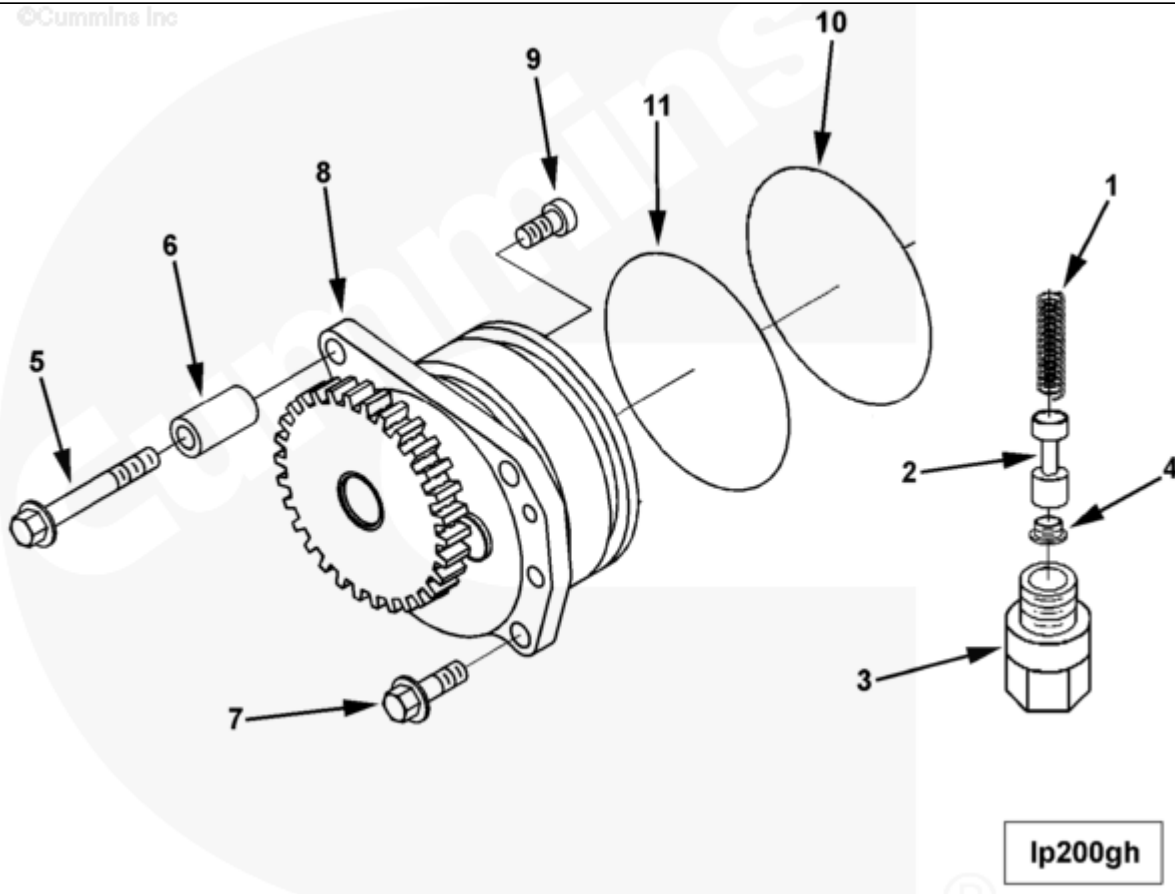

Parts Catalog - Option Detail

| Electronic Parts Catalog - Option Detail | | | | |
|--|--|---------|-----------|-----------|
| Option | Group | Graphic | Film Card | Date |
| LP2711-05 | 07.06 | lp200gh | II | 19-DEC-03 |
| Engines | ISM CM570, ISM CM570/870, ISM CM875, ISM CM876, ISM CM876 E, ISM11 CM876 M103, ISM11 CM876 SN, M11 CELECT, M11 CELECT PLUS, M11 MECHANICAL, QSM11 CM570, QSM11 CM876 | | | |

[SMALL](#) | [MEDIUM](#) | [LARGE](#)

| Cart | Ref No | Part Number | Part Description | Required | Remarks |
|------------------------------|--------|---------------------------|----------------------|----------|----------------------------|
| View My Cart | | | | | |
| | | LP2711-05 | Lubricating Oil Pump | | |
| | | | | | Lube Oil Pump |
| | | | | | Suction Tube Mtg Location: |
| | | | | | Oil Pan Mounted |
| | | | | | Lube Pump Capacity: 48 GPM |

| | | | | | Max. |
|--------------------------|----|-------------------------|-------------------------------|---|-----------------------------|
| <input type="checkbox"/> | 1 | 3010146 | Compression Spring | 1 | |
| <input type="checkbox"/> | 2 | 3068979 | Pressure Regulator Plunger | 1 | |
| <input type="checkbox"/> | 3 | 3069728 | Viscosity Sensor | 1 | Oil. |
| <input type="checkbox"/> | 4 | 3821725 | Retainer Plug | 1 | |
| <input type="checkbox"/> | 5 | 3895438 | Hexagon Flange Head Cap Screw | 2 | M8 x 1.25 x 60 |
| <input type="checkbox"/> | 6 | 3895439 | Mounting Spacer | 2 | |
| <input type="checkbox"/> | 7 | 3895440 | Hexagon Flange Head Cap Screw | 1 | M8 x 1.25 x 25 |
| <input type="checkbox"/> | 8 | 4003950 | Lubricating Oil Pump | 1 | Recon equivalent 4003950 RX |
| <input type="checkbox"/> | 9 | 3023525 | Socket Head Cap Screw | 4 | M8 x 1.25 x 20 |
| <input type="checkbox"/> | 10 | 3033247 | O-Ring Seal | 1 | |
| <input type="checkbox"/> | 11 | 3033248 | O-Ring Seal | 1 | |